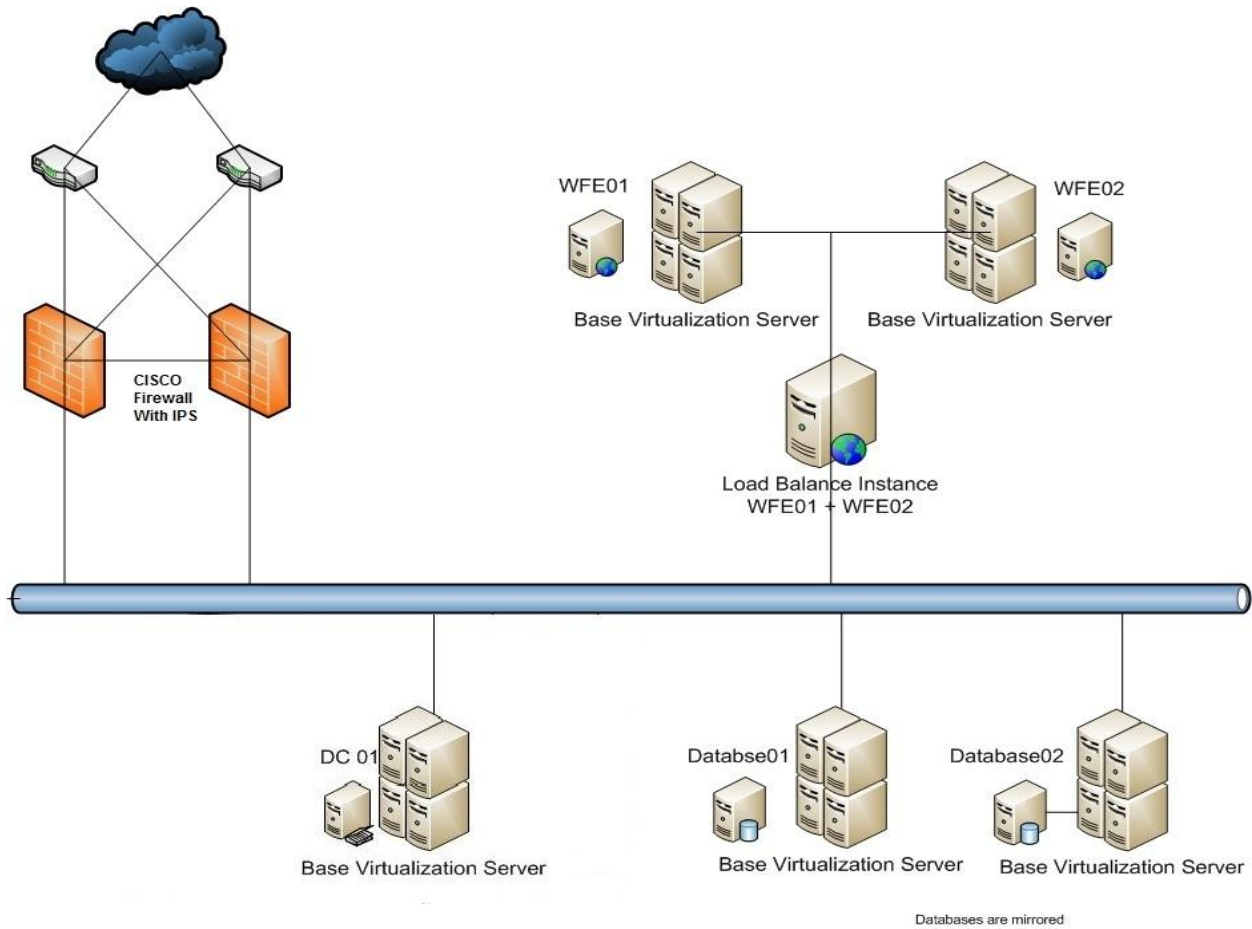

Dedicated SharePoint Farm-Gold (High Availability) with Active Directory Server.

Schematic representation of a Sharepoint Private Cloud provided by Apps4Rent.

Silent Features of the environment.

1. Infrastructure hosted in SSAE 16 SOC I Type II compliant DataCenters.
2. Behind CISCO firewalls with IPS.
3. Direct access to servers; SharePoint Central Administration and Database Instance.
4. Scalability. Add servers based on your needs as your needs increase.
5. Managed Servers along with 24 X 7 support via e-mail chat and phone.
6. Active Directory Servers.

Configuration Highlights-5 Servers in All	
Total RAM	33 GB
SharePoint Front End Server	2 Servers
RAM	8 GB per server
Disk Space (RAID 10)	80 GB per server
vCPU	4 per server
MS SQL Standard Database Server	2 Servers
RAM	8 GB per server
Disk Space (RAID 10)	200 GB per server
vCPU	4
Active Directory Server	1 Server
RAM	1 GB
Disk Space (RAID 10)	40 GB
vCPU	1