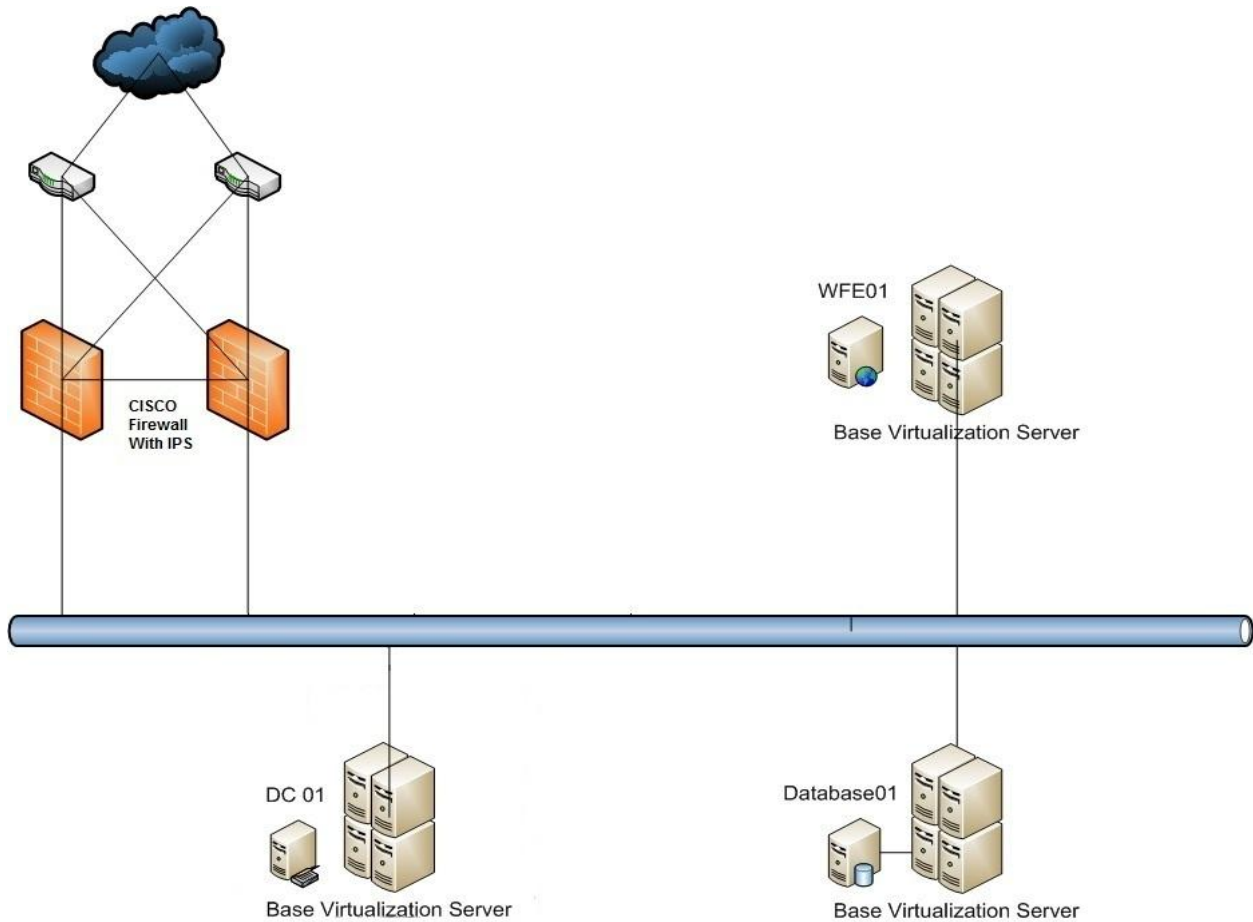

Dedicated SharePoint Farm-Bronze with Active Directory Server.

Schematic representation of a Sharepoint Private Cloud provided by Apps4Rent.

Sailent Features of the environment.

1. Infrastrucutre hosted in SSAE 16 SOC I Type II compliant DataCenters.
2. Behind CISCO firewalls with IPS.
3. Direct access to servers; SharePoint Central Administration and Database Instance.
4. Scalability. Add servers based on your needs as your needs increase.
5. Managed Servers along with 24 X 7 support via e-mail chat and phone.
6. Active Directory Servers.

Configuration Highlights-3 Servers in All	
Total RAM	17 GB
SharePoint Front End Server	1 server
RAM	8 GB
Disk Space (RAID 10)	80 GB
vCPU	2
MS SQL Standard Database Server	1 server
RAM	8 GB
Disk Space (RAID 10)	200 GB
vCPU	2
Active Directory Server	1 server
RAM	1 GB
Disk Space (RAID 10)	40 GB
vCPU	1