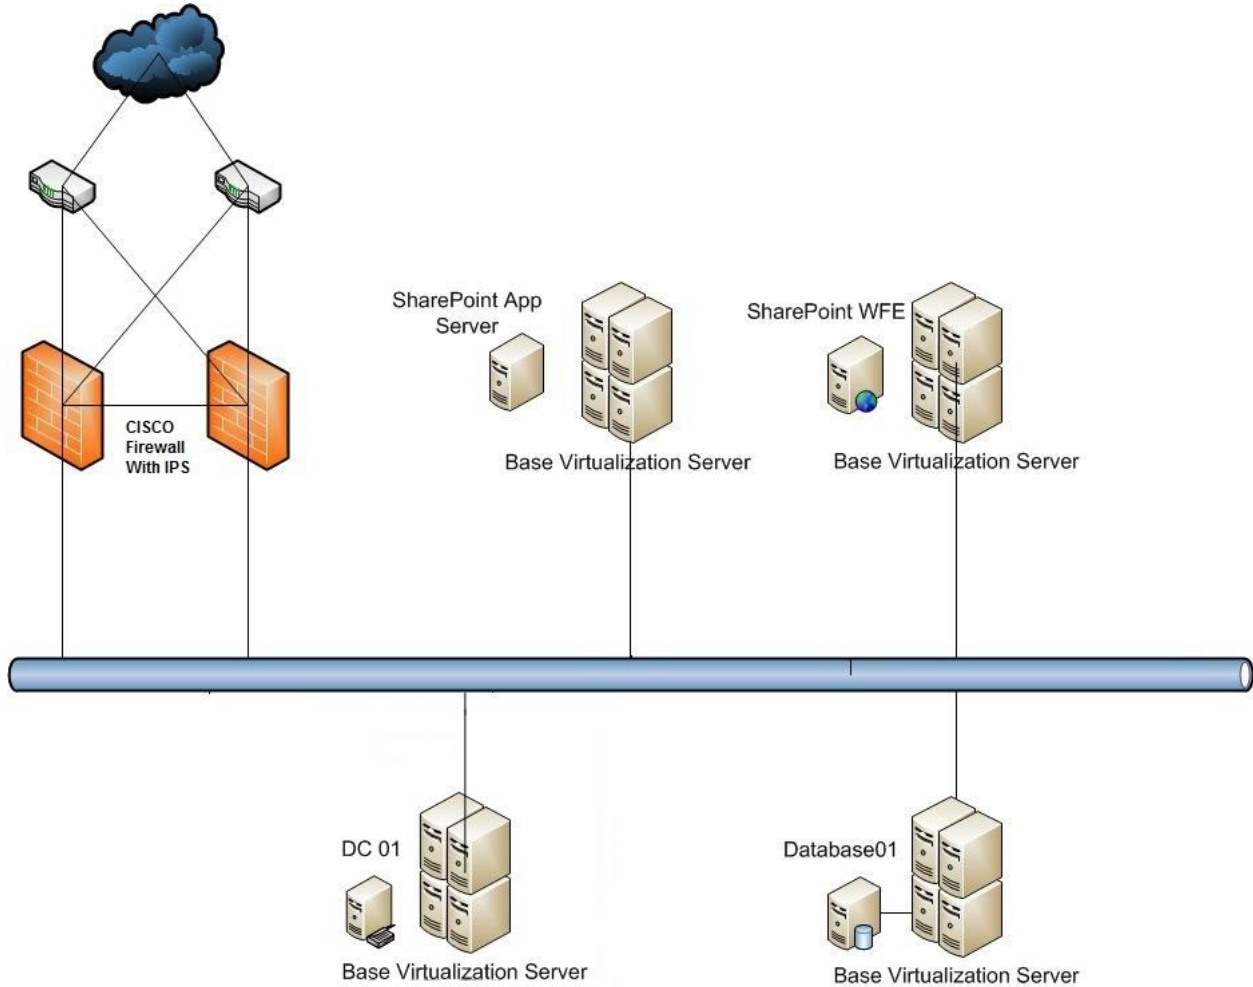

### Dedicated SharePoint Server 2016 Farm - 4 Server Farm (Silver)

Schematic representation of a Sharepoint Private Cloud provided by Apps4Rent.

#### Silent Features of the environment.

1. Fully managed and scalable SharePoint environment with 24 x 7 monitoring of essential services.
2. Includes 24 x 7 end user support via phone/chat and e-mail.
3. Direct access to servers; SharePoint Central Administration and Database Instance.
4. Ability to Integrate with your existing Office 365 solution/Azure or AWS.

Apps4Rent LLC | 111 Dunnell Road, Suite 201 | Maplewood, NJ 07040.

Configuration Highlights - 4 Server Farm	
<b>Total RAM</b>	<b>34 GB</b>
<b>SharePoint Front End Server</b>	<b>1 Server</b>
RAM	12 GB
vCPU	4
Disk Space (RAID 10)	100 GB
<b>SharePoint App Server</b>	<b>1 Server</b>
RAM	8 GB
vCPU	4
Disk Space (RAID 10)	120 GB
<b>MS SQL Database Server (Web Edition)</b>	<b>1 Server</b>
RAM	12 GB
vCPU	4
Disk Space (RAID 10)	350 GB
<b>Active Directory Server</b>	<b>1 Server</b>
RAM	2 GB
vCPU	1
Disk Space (RAID 10)	40 GB