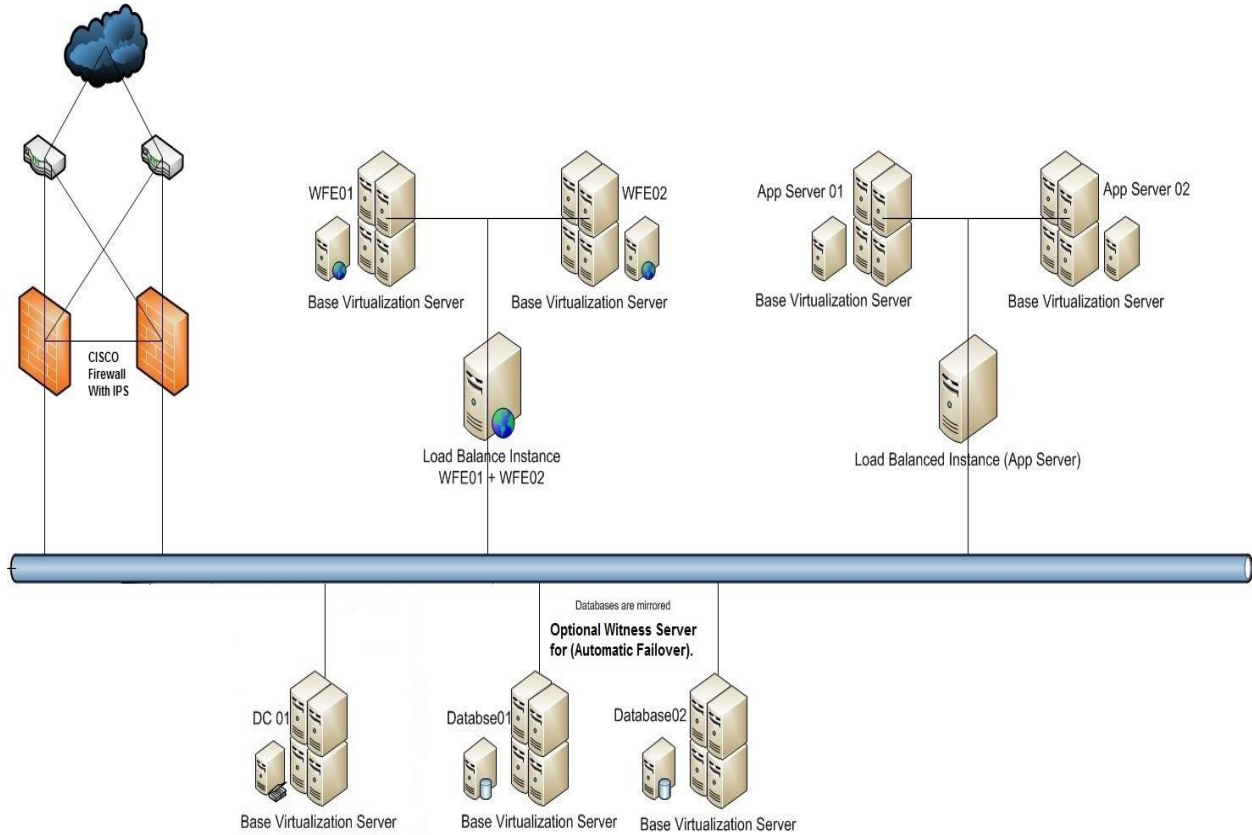

Dedicated SharePoint Server 2016 Farm – 7 Server Farm (Platinum-HA)

Schematic representation of a Sharepoint Private Cloud provided by Apps4Rent.

Sailent Features of the environment.

1. Fully managed and scalable SharePoint environment with 24 x 7 monitoring of essential services.
2. Includes 24 x 7 end user support via phone/chat and e-mail.
3. Direct access to servers; SharePoint Central Administration and Database Instance.
4. Ability to Integrate with your existing Office 365 solution/Azure or AWS.

| Configuration Highlights - 7 Server Farm | |
|--|-------------------|
| Total RAM | 58 GB |
| SharePoint Front End Server | 2 Servers |
| RAM | 8 GB per server |
| vCPU | 4 per server |
| Disk Space (RAID 10) | 100 GB per server |
| MS SQL Database Server (Standard Edition) | 2 Servers |
| RAM | 12 GB per server |
| vCPU | 4 |
| Disk Space (RAID 10) | 350 GB per server |
| SharePoint App Server | 2 Servers |
| RAM | 8 GB per server |
| vCPU | 4 |
| Disk Space (RAID 10) | 120 GB per server |
| Active Directory Server | 1 Server |
| RAM | 2 GB |
| vCPU | 1 |
| Disk Space (RAID 10) | 40 GB |