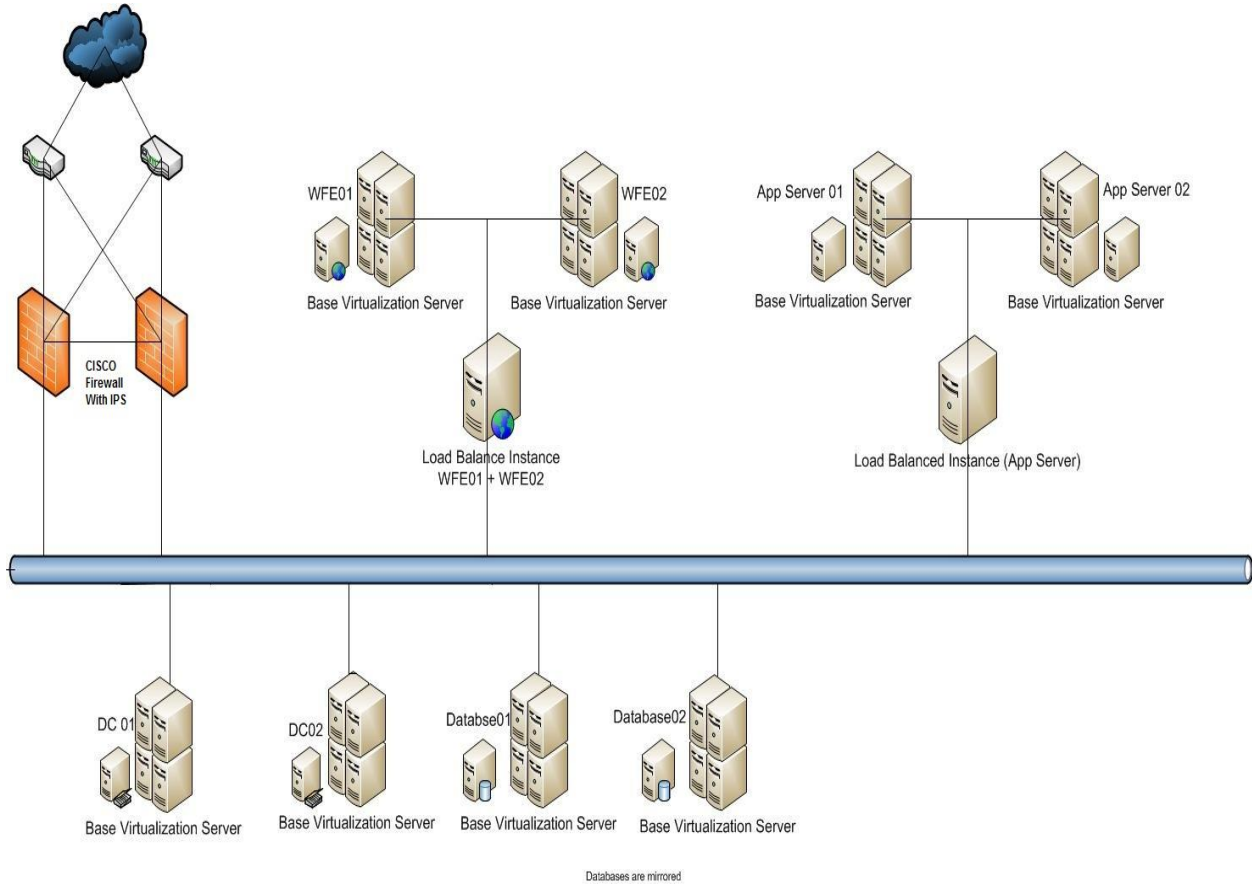

Dedicated SharePoint Server 2016 Farm – 8 Server Farm (Enterprise-HA)

Schematic representation of a Sharepoint Private Cloud provided by Apps4Rent.

Sailent Features of the environment.

1. Fully managed and scalable SharePoint environment with 24 x 7 monitoring of essential services.
2. Includes 24 x 7 end user support via phone/chat and e-mail.
3. Direct access to servers; SharePoint Central Administration and Database Instance.
4. Ability to Integrate with your existing Office 365 solution/Azure or AWS.

Configuration Highlights - 8 Server Farm	
Total RAM	60 GB
SharePoint Front End Server	2 Servers
RAM	8 GB per server
vCPU	4 per server
Disk Space (RAID 10)	100 GB per server
MS SQL Database Server (Standard Edition)	2 Servers
RAM	12 GB per server
vCPU	4
Disk Space (RAID 10)	1 TB per server
SharePoint App Server	2 Servers
RAM	8 GB per server
vCPU	4
Disk Space (RAID 10)	120 GB per server
Active Directory Server	2 Server
RAM	2 GB
vCPU	1
Disk Space (RAID 10)	40 GB