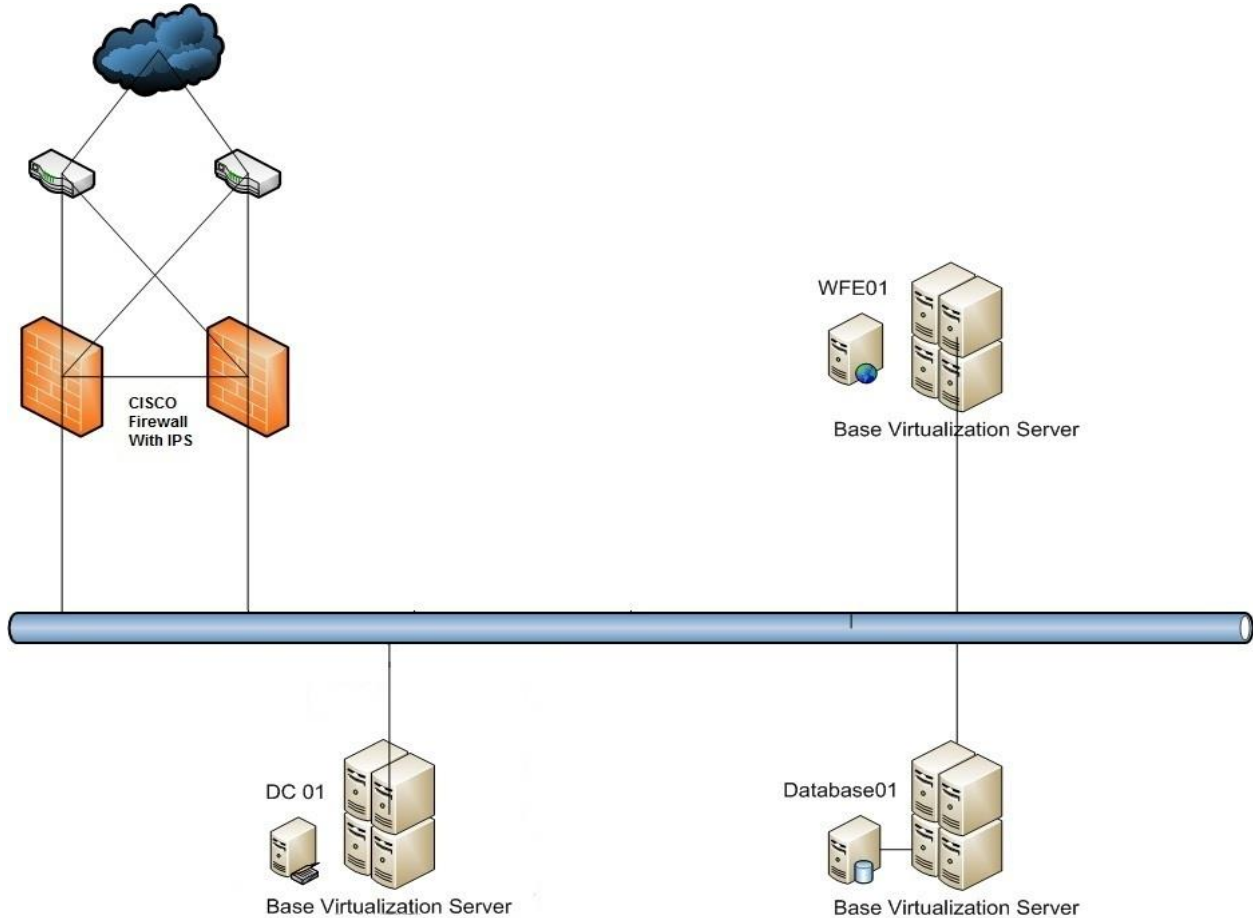

### Dedicated SharePoint Server 2016 Farm - 3 Server Farm (Bronze)

Schematic representation of a SharePoint Private Cloud provided by Apps4Rent.

#### Sailent Features of the environment.

1. Fully managed and scalable SharePoint environment with 24 x 7 monitoring of essential services.
2. Includes 24 x 7 end user support via phone/chat and e-mail.
3. Direct access to servers; SharePoint Central Administration and Database Instance.
4. Ability to Integrate with your existing Office 365 solution/Azure or AWS.

Apps4Rent LLC | 111 Dunnell Road, Suite 201 | Maplewood, NJ 07040.

Configuration Highlights - 3 Server Farm	
<b>Total RAM</b>	<b>26 GB</b>
<b>SharePoint Front End Server</b>	<b>1 server</b>
RAM	12 GB
vCPU	4
Disk Space (RAID 10)	100 GB
<b>MS SQL Database Server (Web Edition)</b>	<b>1 server</b>
RAM	12 GB
vCPU	4
Disk Space (RAID 10)	250 GB
<b>Active Directory Server</b>	<b>1 server</b>
RAM	2 GB
vCPU	1
Disk Space (RAID 10)	40 GB