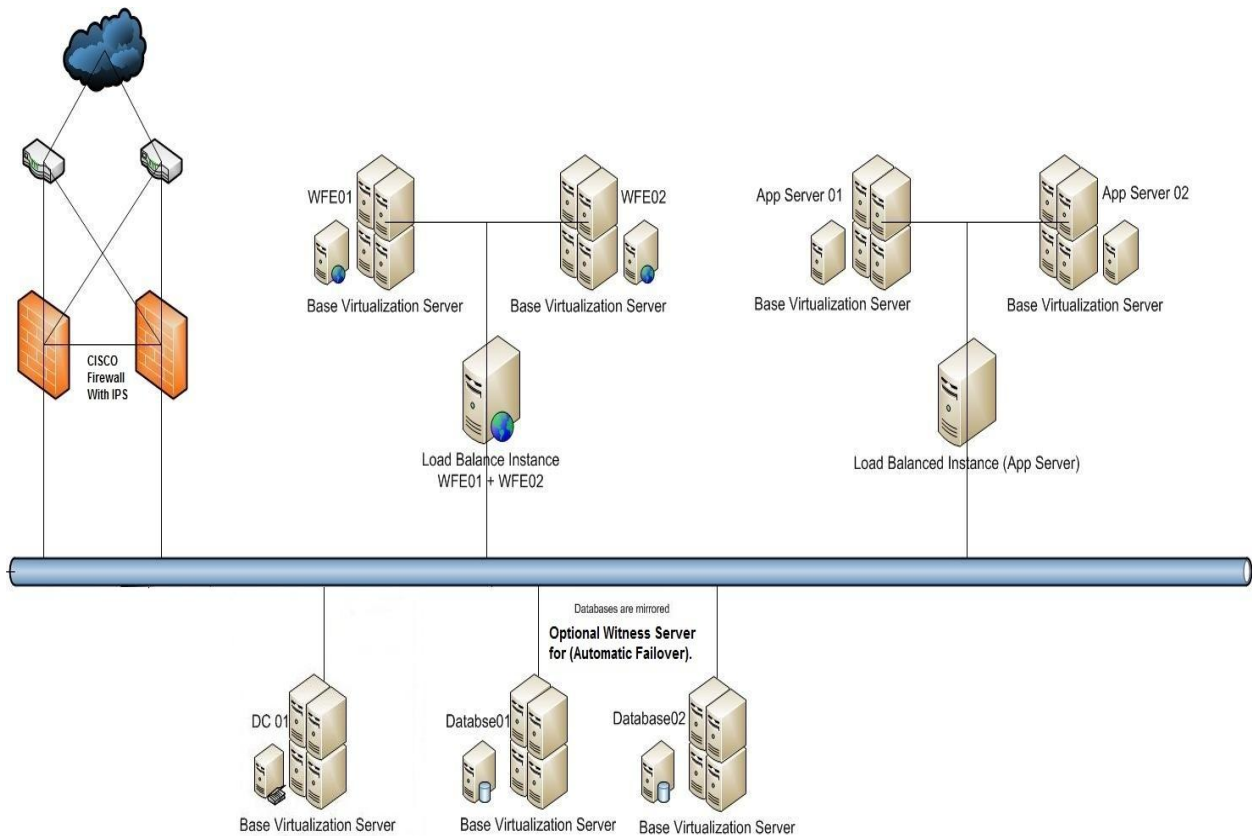

Dedicated SharePoint Farm-Platinum (High Availability) with Active Directory Server.

Schematic representation of a SharePoint Private Cloud provided by Apps4Rent.

Sailent Features of the environment.

1. Infrastrucutre hosted in SSAE 16 SOC I Type II compliant DataCenters.
2. Behind CISCO firewalls with IPS.
3. Direct access to servers; SharePoint Central Administration and Database Instance.
4. Scalability. Add servers based on your needs as your needs increase.
5. Managed Servers along with 24 X 7 support via e-mail chat and phone.
6. Active Directory Servers.

Configuration Highlights-6 Servers in All	
Total RAM	49 GB
SharePoint Front End Server	2 Servers
RAM	8 GB per server
Disk Space (RAID 10)	120 GB per server
vCPU	4 per server
MS SQL Standard Database Server	2 Servers
RAM	8 GB per server
Disk Space (RAID 10)	300 GB per server
vCPU	4
Sharepoint App Server	2 Servers
RAM	8 GB per server
Disk Space (RAID 10)	120 GB per server
vCPU	4
Active Directory Server	1 Server
RAM	1 GB
Disk Space (RAID 10)	40 GB
vCPU	1