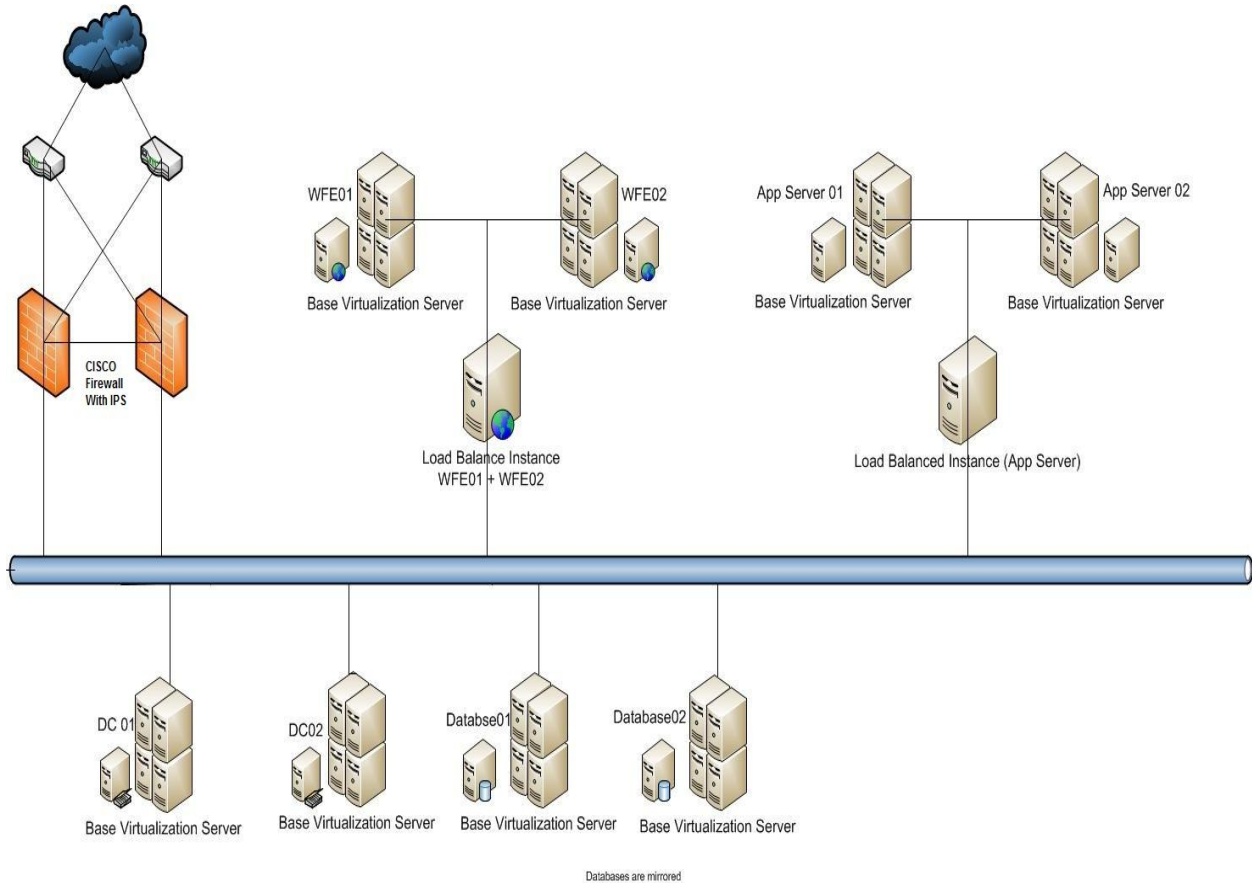

Dedicated SharePoint Farm-Enterprise (High Availability) with Active Directory Server.

Schematic representation of a Sharepoint Private Cloud provided by Apps4Rent.

Sailent Features of the environment.

1. Infrastrucutre hosted in SSAE 16 SOC I Type II compliant DataCenters.
2. Behind CISCO firewalls with IPS.
3. Direct access to servers; SharePoint Central Administration and Database Instance.
4. Scalability. Add servers based on your needs as your needs increase.
5. Managed Servers along with 24 X 7 support via e-mail chat and phone.
6. Active Directory Servers.

Configuration Highlights-8 Servers in All	
Total RAM	50 GB
SharePoint Front End Server	2 Servers
RAM	8 GB per server
Disk Space (RAID 10)	120 GB per server
vCPU	4 per server
MS SQL Standard Database Server	2 Servers
RAM	8 GB per server
Disk Space (RAID 10)	1 TB per server
vCPU	4
Sharepoint App Server	2 Servers
RAM	8 GB per server
Disk Space (RAID 10)	120 GB per server
vCPU	4
Active Directory Server	2 Server
RAM	1 GB
Disk Space (RAID 10)	40 GB
vCPU	1