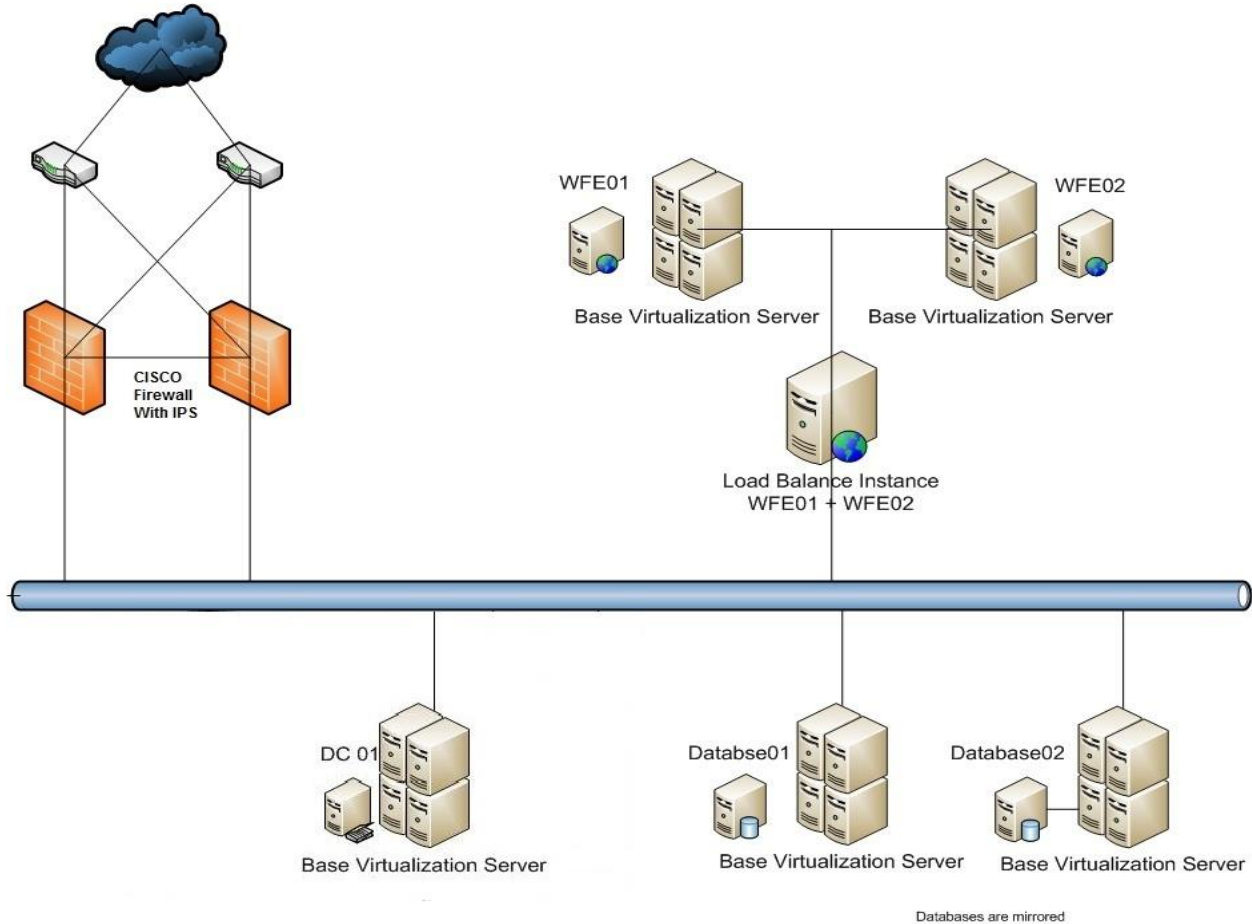

### Dedicated SharePoint Server 2016 Farm – 5 Server Farm (Gold-HA)

Schematic representation of a Sharepoint Private Cloud provided by Apps4Rent.

#### Sailent Features of the environment.

1. Fully managed and scalable SharePoint environment with 24 x 7 monitoring of essential services.
2. Includes 24 x 7 end user support via phone/chat and e-mail.
3. Direct access to servers; SharePoint Central Administration and Database Instance.
4. Ability to Integrate with your existing Office 365 solution/Azure or AWS.

Configuration Highlights - 5 Server Farm	
<b>Total RAM</b>	<b>42 GB</b>
<b>SharePoint Front End Server</b>	<b>2 Servers</b>
RAM	8 GB per server
vCPU	4 per server
Disk Space (RAID 10)	100 GB per server
<b>MS SQL Database Server (Standard Edition)</b>	<b>2 Servers</b>
RAM	12 GB per server
vCPU	4
Disk Space (RAID 10)	350 GB per server
<b>Active Directory Server</b>	<b>1 Server</b>
RAM	2 GB
vCPU	1
Disk Space (RAID 10)	40 GB